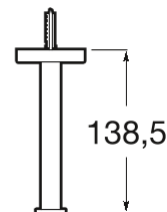

HOTELS

Floorstanding toilet brush holder

PRICE (VAT INCLUDED)

£91.10

TECHNICAL DRAWINGS

FEATURES

Finish: Chrome

Fixing kit: Included