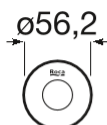

HOTELS

Floorstanding toilet brush holder

PRICE (VAT INCLUDED)

£91.10

TECHNICAL DRAWINGS

FEATURES

Finish: Chrome

Fixing kit: Included